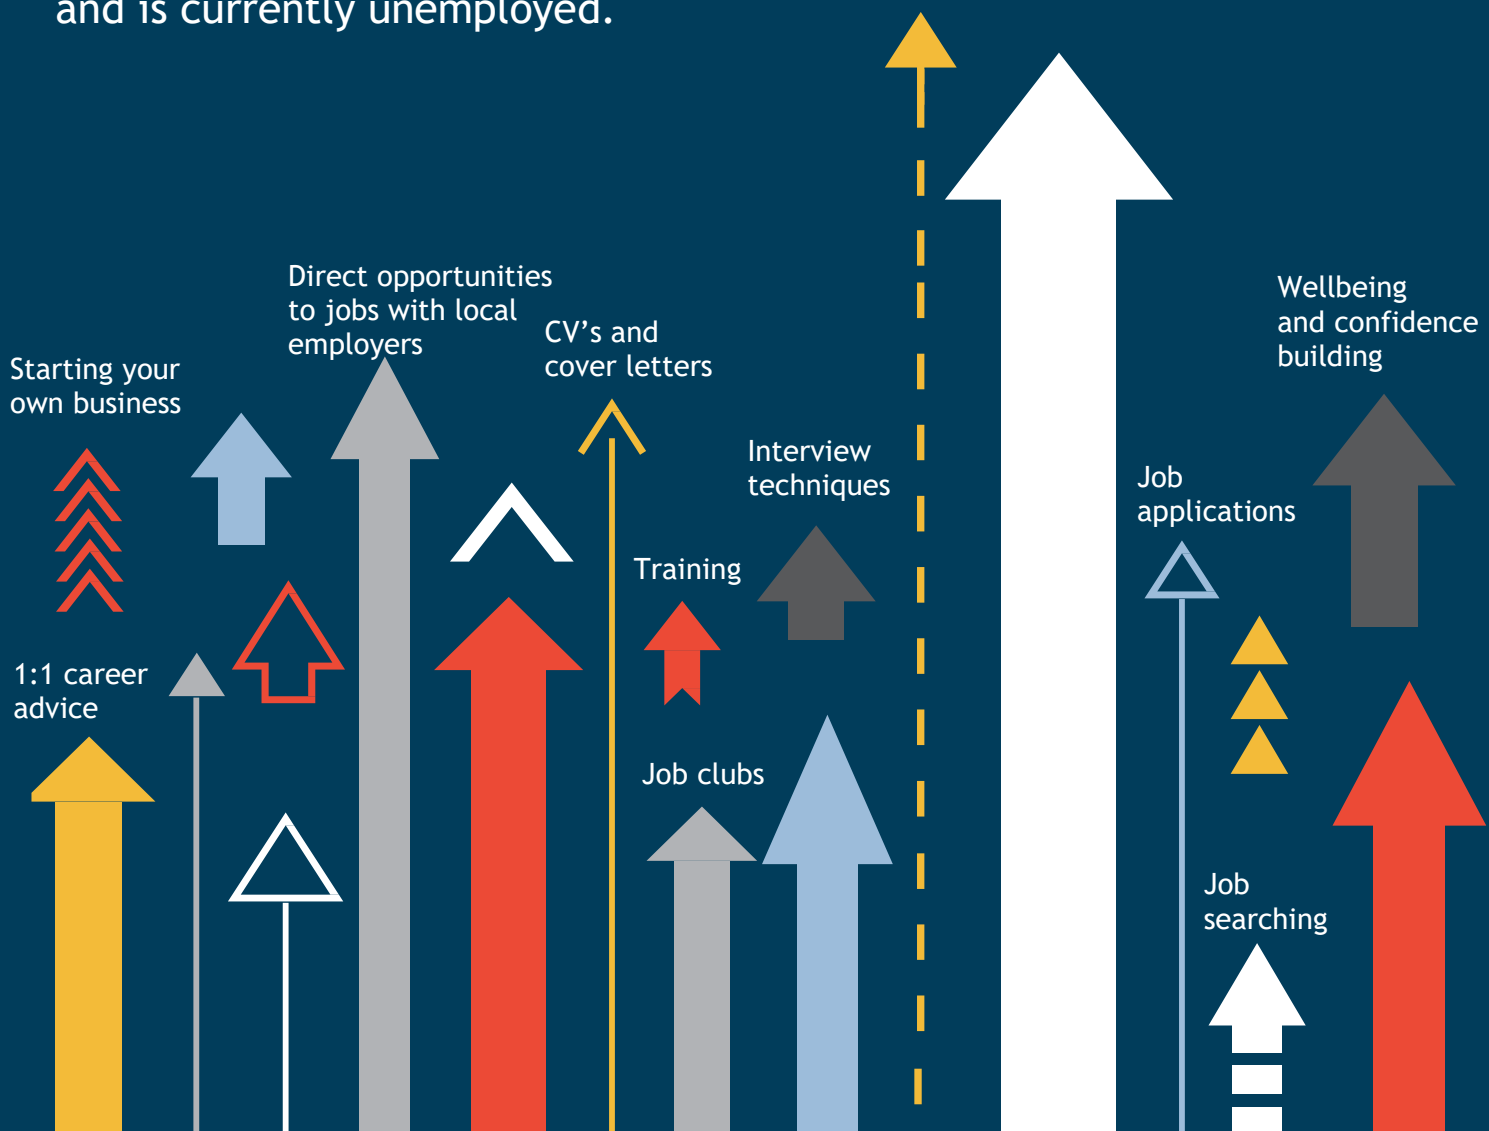

# Do you want to get a job, do something different or start a new career?

Project UP↑ (Unlimited Potential) offers FREE support to help you find that role and make a positive change to your life.

This project is open to anyone aged 16 years and over who is eligible to work in the UK and is currently unemployed.